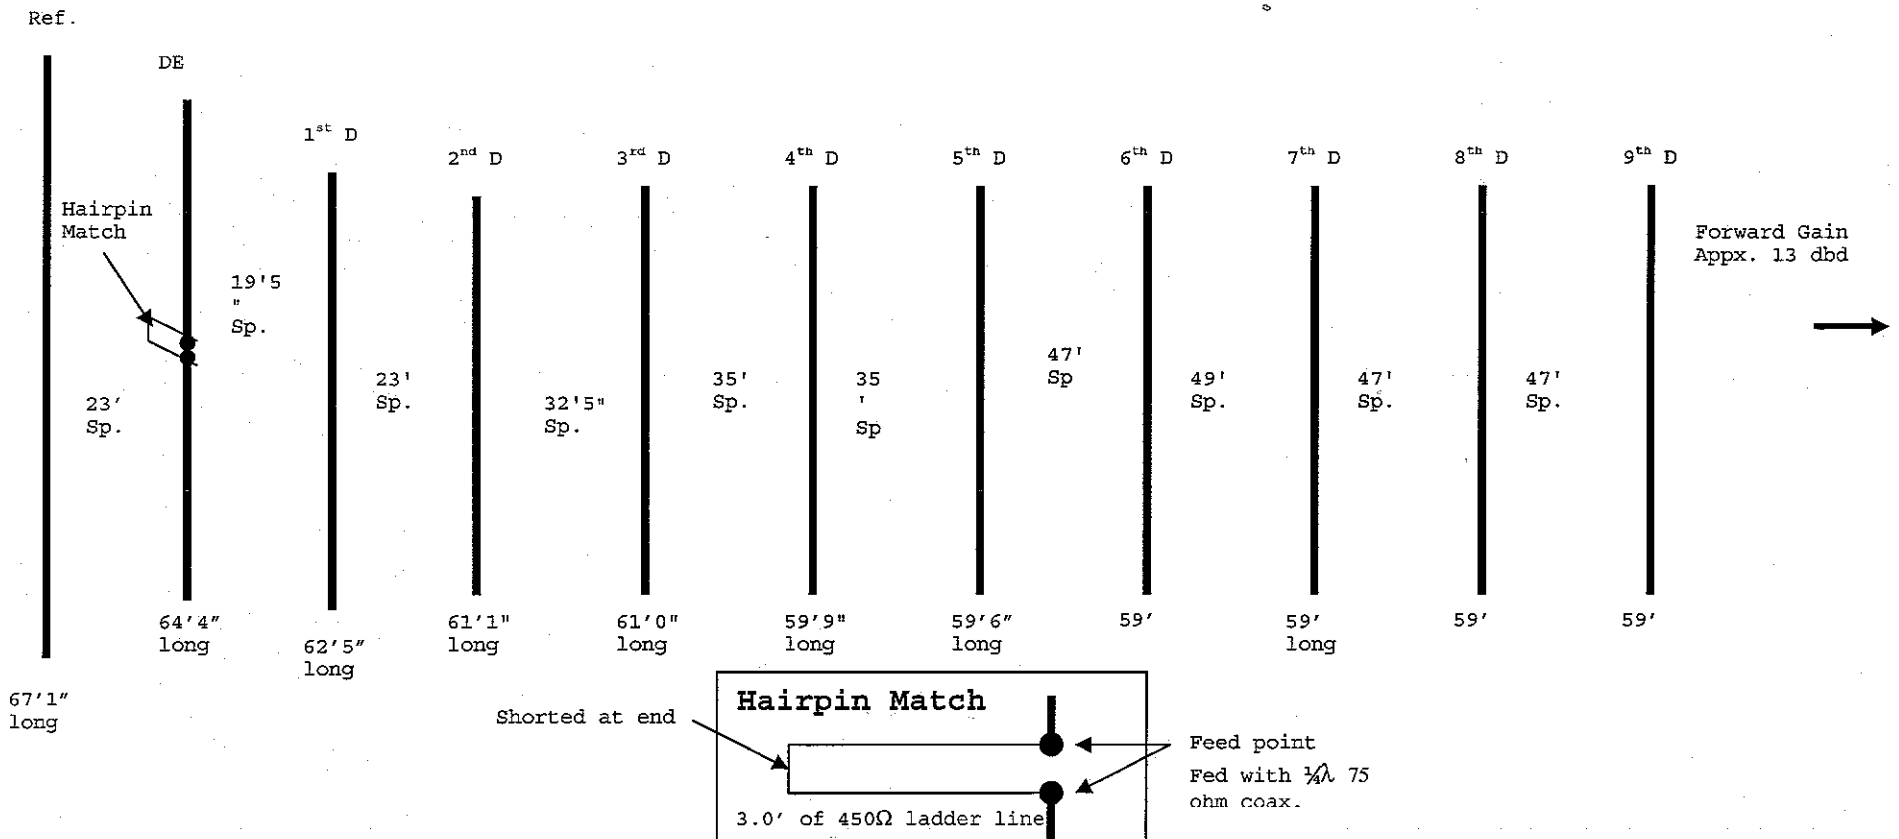

Dimensions for K9RM's 11 Element 40-meter Yagi at 45'

All elements are constructed with stranded #12 or #14 AWG.