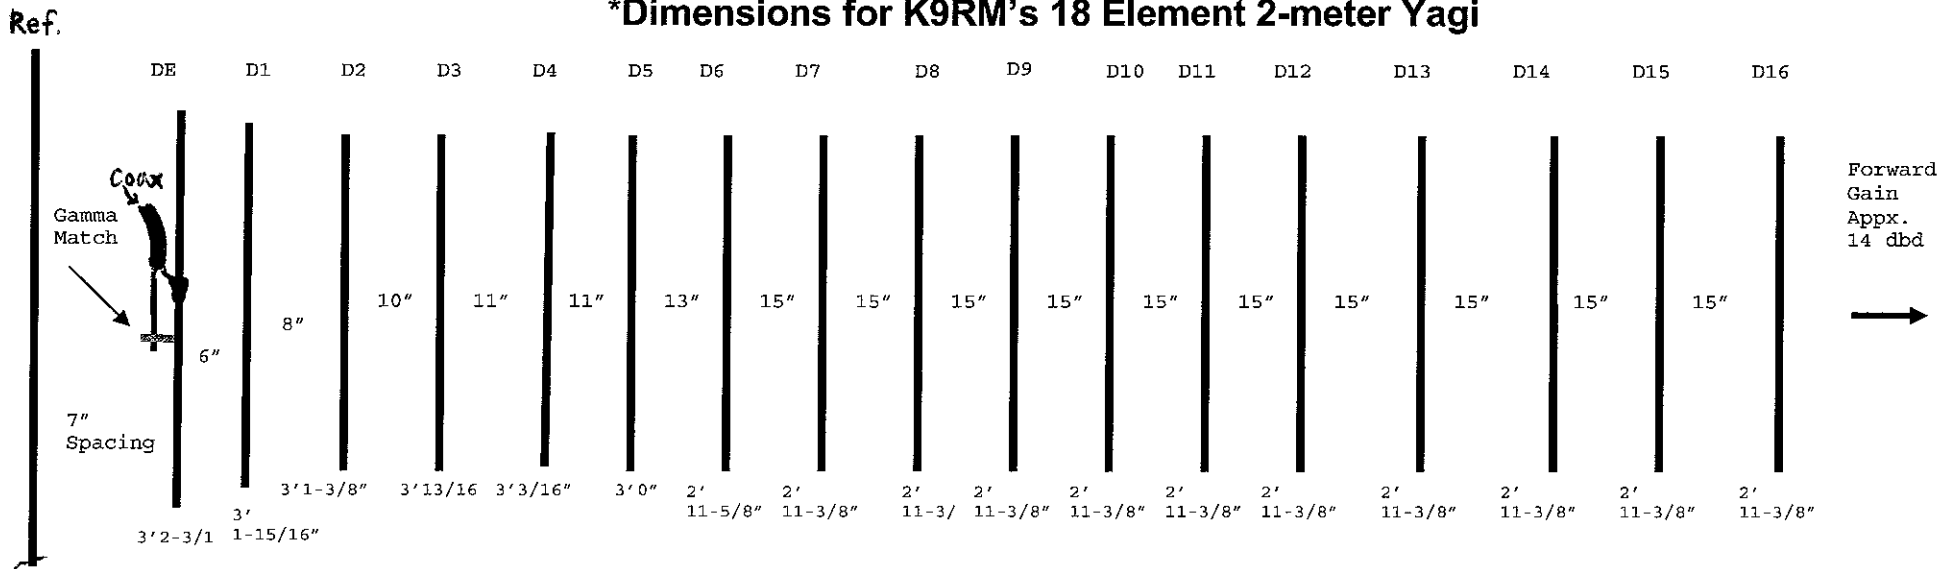

## \*Dimensions for K9RM's 18 Element 2-meter Yagi

Forward Gain  
Appx.  
14 dbd

All elements are constructed with 1/4" copper tubing all supported on 1-1/4" PVC pipe.

\*Element dimensions are for 144.1 MHz, but can be matched for entire band with Gamma match.