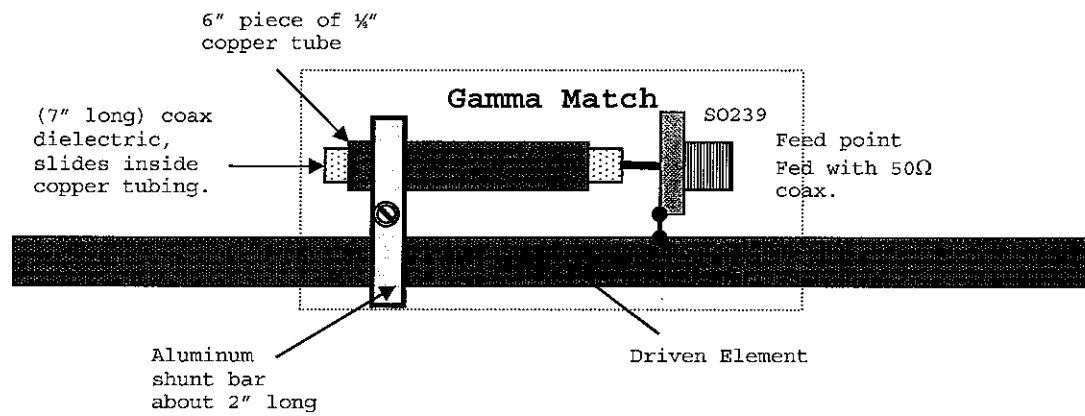

## \*Dimensions for K9RM's 18 Element 2-meter Yagi

Forward Gain  
Appx.  
14 dbd

All elements are constructed with 1/4" copper tubing all supported on 1-1/4" PVC pipe.

\*Element dimensions are for 144.1 MHz, but can be matched for entire band with Gamma match.