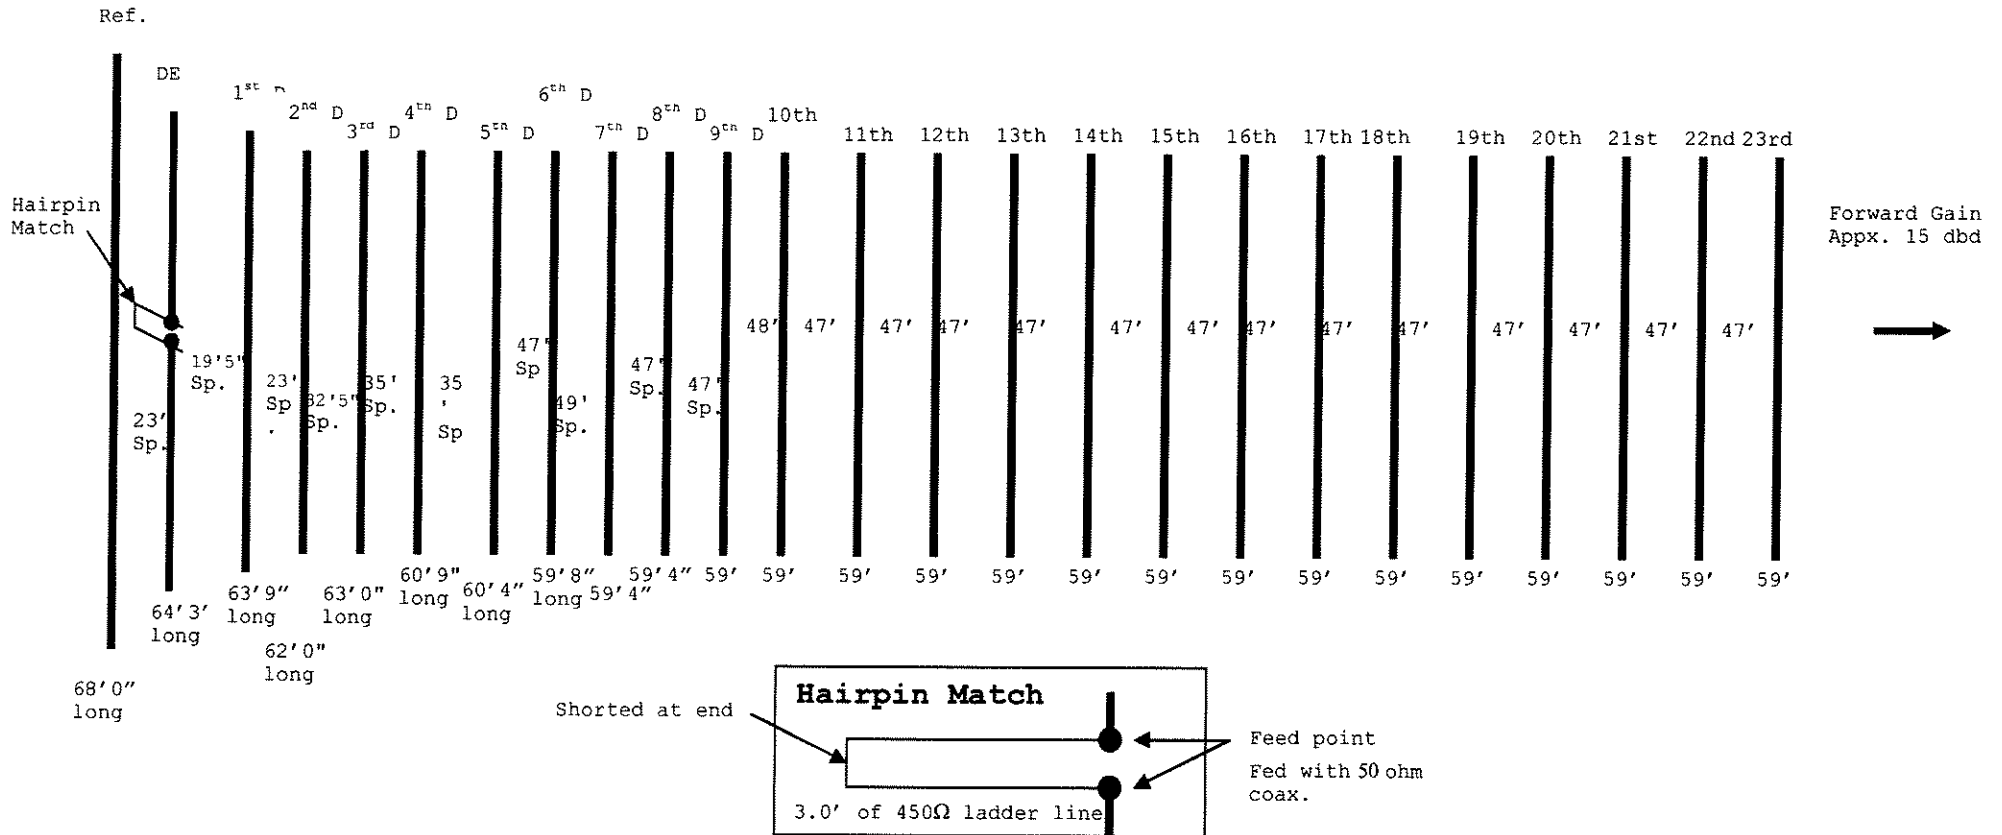

Dimensions for K9RM's 25-Element 40 meter Yagi at 45'

The first 11 elements are constructed with stranded #12 or #14 AWG.
 Elements 12 through 23 are made with #26 AWG stranded and are Inverted
 "V" elements.